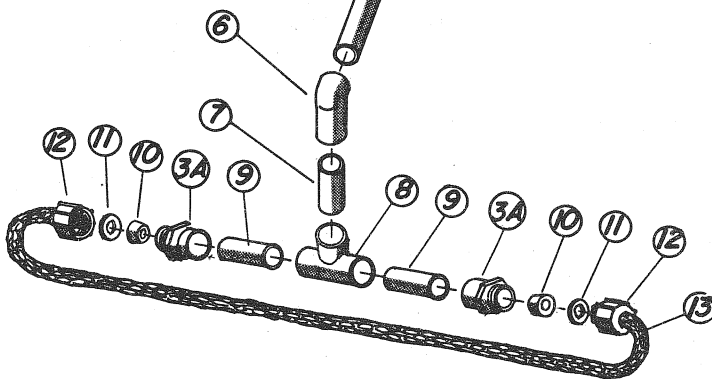

WICK BROOM

DESIGN "B"

FILL THE MEASURING DEVICE WITH WATER AND POUR INTO HANDLE TWICE, THEN FILL ONE TIME WITH ROUNDUP® AND POUR INTO HANDLE, TO GET A 33% SOLUTION. FOR PROPER APPLICATION, SCREW HANDLE TOGETHER TIGHTLY AND INVERT THE WICK BROOM SEVERAL TIMES TO MIX THE SOLUTION. HANDLE MAY REQUIRE LOOSENING PERIODICALLY TO VENT AIR IN ORDER TO KEEP SOLUTION FLOWING. READ AND FOLLOW PRODUCT LABEL DIRECTIONS BEFORE APPLICATION AND STORAGE OF THE WICK BROOM. KEEP OUT OF REACH OF CHILDREN!

MATERIALS LIST

SYMBOL	DESCRIPTION	NO REQD.
①	3/4" P.V.C. CAP	1
②	3/4" P.V.C. PIPE x 14 1/4"	1
③-③A	3/4" P.V.C. PIPE TO MALE	3
④	3/4" P.V.C. PIPE TO FEMALE	1
⑤	3/4" P.V.C. PIPE x 32 1/4"	1
⑥	3/4" P.V.C. 45° ELBOW	1
⑦	3/4" P.V.C. PIPE x 2"	1
⑧	3/4" P.V.C. TEE	1
⑨	3/4" P.V.C. PIPE x 3"	2
⑩*	RUBBER GROMMET w/ 1/2" DIA. HOLE	2
⑪	WATER HOSE WASHER	2
⑫*	3/4" P.V.C. FEMALE HOSE END	2
⑬*	SOFT BRAIDED NYLON ROPE 20" x 1/2" DIA.	1

Assemble the Wick Broom in the order shown in the drawing. Glue joints with P.V.C. cement as directed on P.V.C. cement containers.

Item 3: 3/4" P.V.C. pipe to male threads - The preferred fitting for Item 3a is a 3/4" P.V.C. pipe to male hose threads. If this fitting is used, no hose washers (Item 9) are required. These may be available locally or from Nylon Inc. (see below). If standard pipe threads are used for 3a, it is essential to use hose washers (Item 9) in order to get a good seal around the grommets. These components are available from local hardware stores.