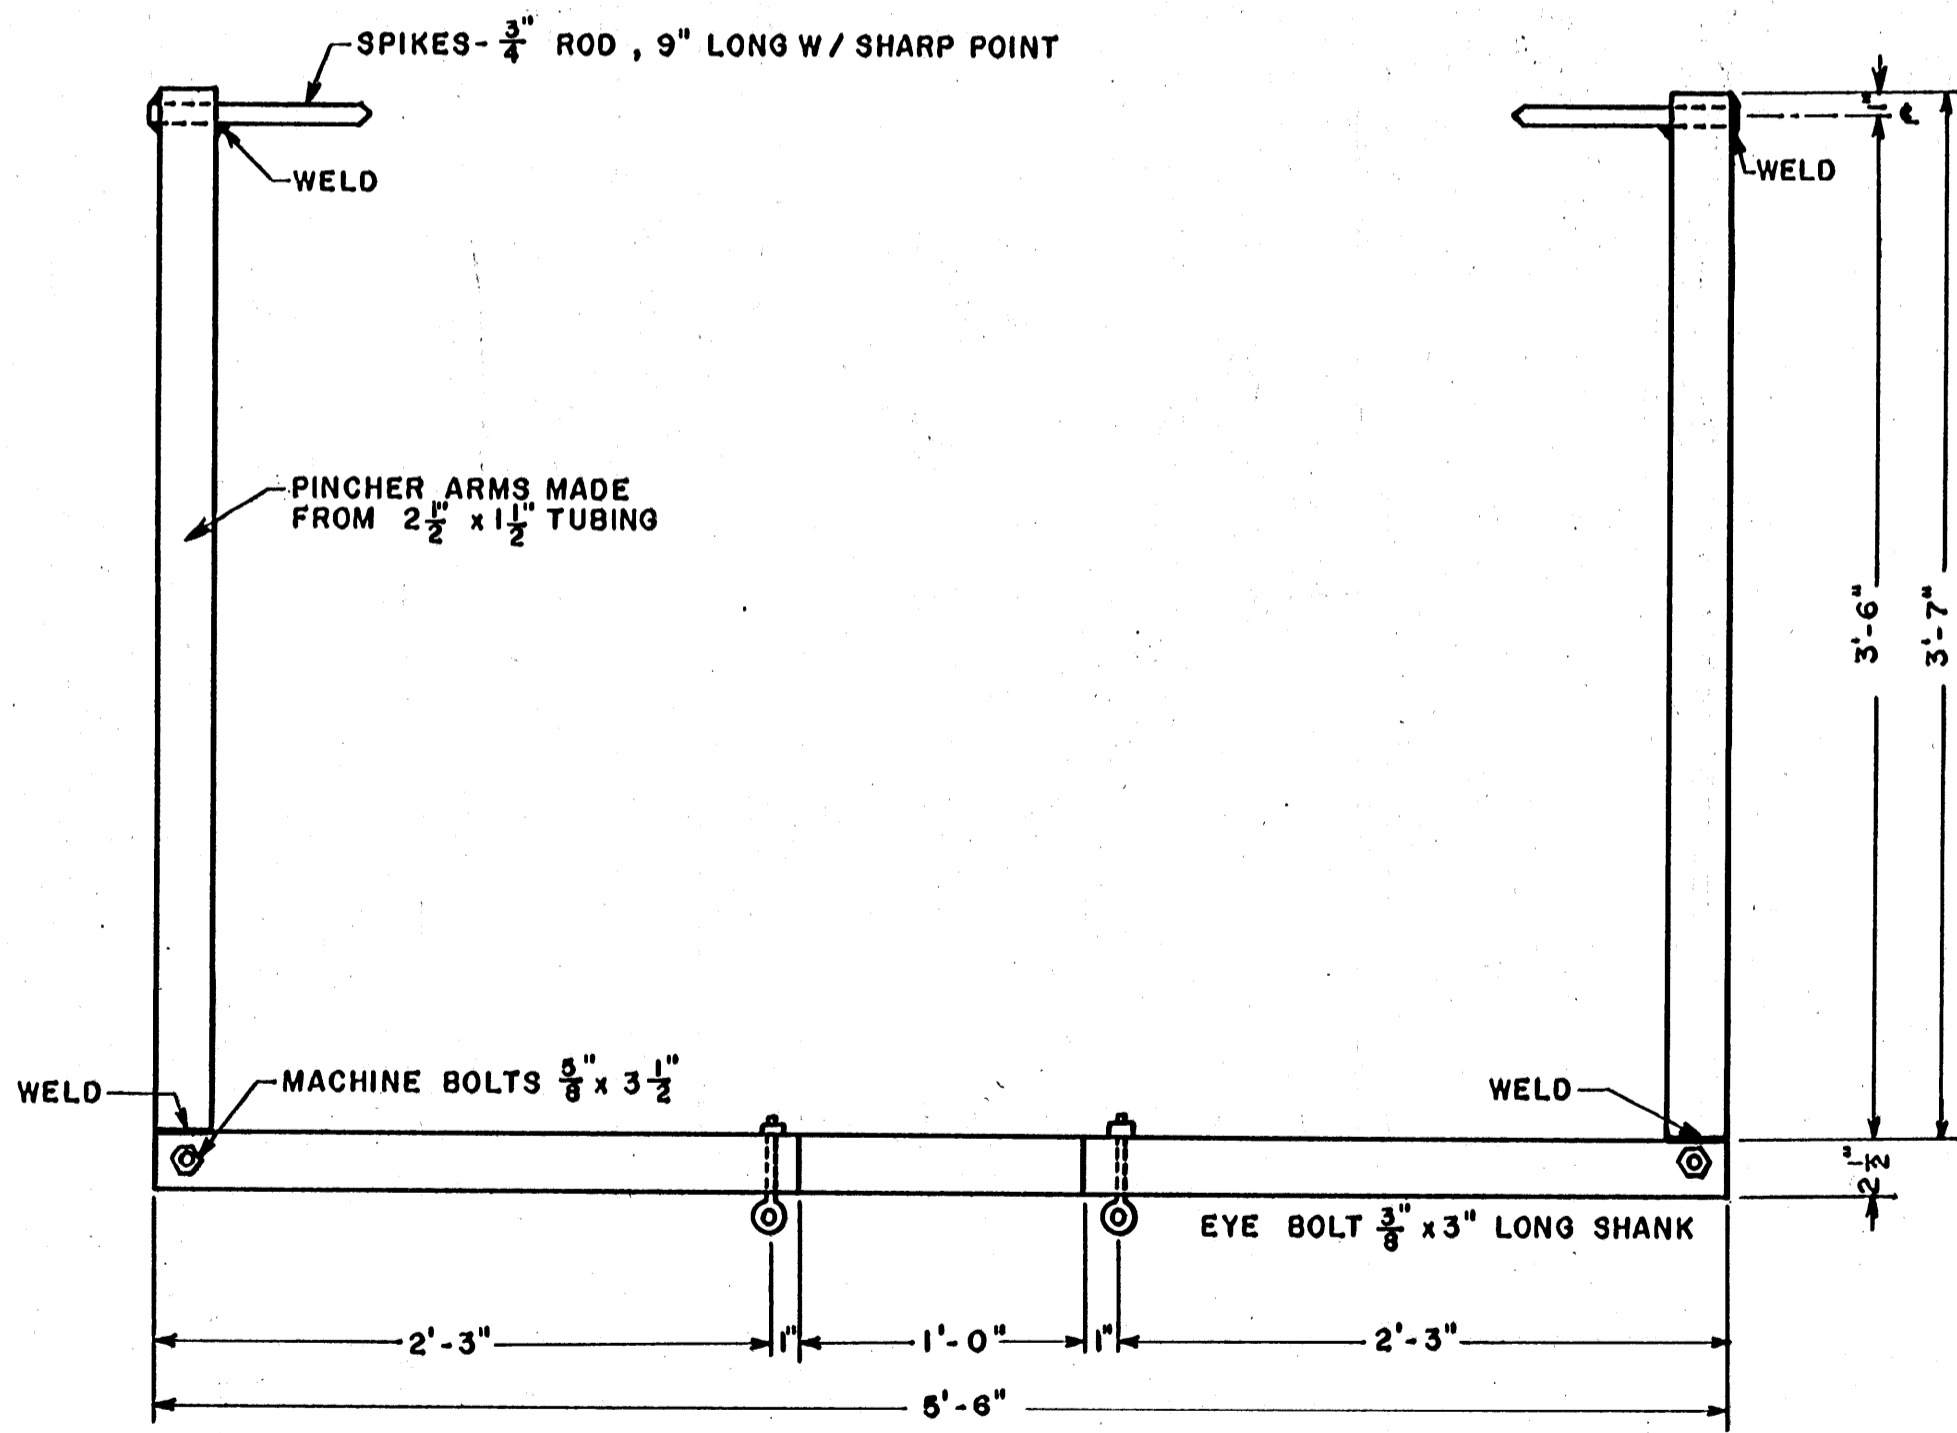

REAR VIEW

SCALE 1 1/2" = 1'-0"

TOP VIEW

SCALE 1 1/2" = 1'-0"

SIDE VIEW

SCALE 1 1/2" = 1'-0"

COOPERATIVE EXTENSION WORK IN
 AGRICULTURE AND HOME ECONOMICS
 STATE OF MISSISSIPPI
 MISSISSIPPI STATE UNIVERSITY
 AND
 UNITED STATES DEPARTMENT OF AGRICULTURE COOPERATING